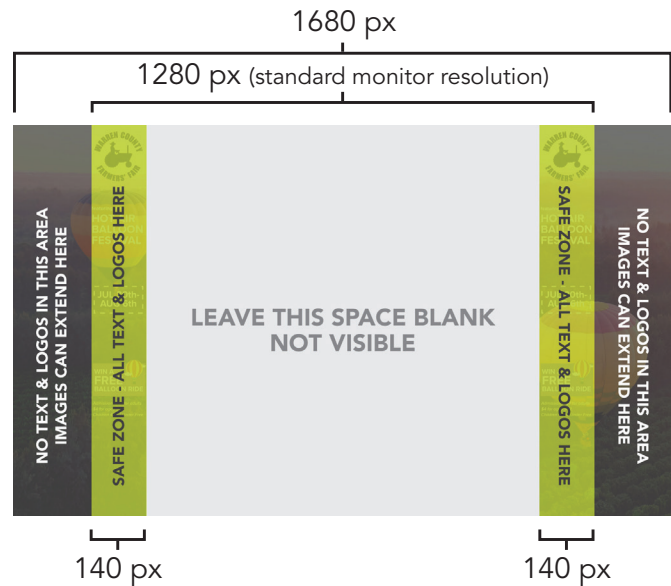

WALLPAPER ADS

Deliverable: JPG/GIF only. No animation.

Max file size: 100k max RECOMMENDED file size (We will accept 200k if absolutely necessary, but the page can be slow to load and this might negatively affect performance - please make file sizes as small as possible.)

Dimensions: 1280-1680 pixels wide, 800-1600 pixels high. The center content well plus 10px of white space on either side of it will knock out the center 1000px on the single image. While not necessary, you can leave this center part of the image white or a solid color to reduce file size.

Please refer to the illustration to right.

OPTIMAL VIDEO FILE FORMATS:

RESPONSIVE RICH MEDIA

Maximum File Size: 500MB
Video Codec: H.264
File Type: mp4, mov
Length: 15 or 30 seconds
Video does NOT auto play and is muted to start

OUTSTREAM

Maximum File Size: 5MB
Video Codec: H.264
File Type: mp4, mov
Length: 15 or 30 seconds
Video does NOT auto play and is muted to start
Resolution: max 1920x1080
min 640x360
Aspect ratio: 16:9
(4:3 not supported)

TRUVIEW

Maximum File Size: N/A
Video Codec: H.264
File Type: mov, mpeg4, mp4, avi, wmv, mpegps, 3gpp, webm
Length: 15, 30, 45, or 60 seconds
Resolution: max 1920x1080
min 640x360
Aspect ratio: 16:9
(4:3 not supported)

TRUVIEW COMPANION AD

Ad Size	Common Name	Resolution	File Size	Animation	File Format
300x60	TruView Companion	72 dpi	150k max	yes	JPG, GIF