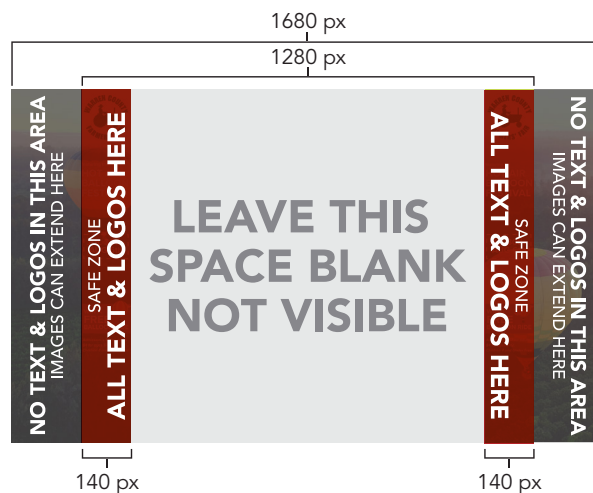

DIGITAL ADS (DESKTOP & MOBILE)

Ad Size	Common Names	Resolution	File Size	Animation
728x90	Leaderboard	72 dpi	60k max	Yes
728x270	Expanded Leaderboard	72 dpi	200k max	Yes
300x250	Rectangle	72 dpi	60k max	Yes
600x250	Expanded Rectangle	72 dpi	200k max	Yes
300x600	Half page	72 dpi	60k max	Yes
600x600	Expanded Half page	72 dpi	200k max	Yes
320x50	Mobile Banner/ Mobile Adhesion Unit	72 dpi	60k max	Yes
600x600	Expanded Half page	72 dpi	200k max	Yes
300x250	Mobile Rectangle	72 dpi	60k max	Yes
970x250	Billboard	72dpi	200k max	Yes
970x90	Adhesion Unit	72dpi	60k max	Yes

Dimensions: 1280-1680 pixels wide, 800-1600 pixels high. The center content well plus 10px of white space on either side of it will knock out the center 1000px on the single image. While not necessary, you can leave this center part of the image white or a solid color to reduce file size.

NEW HOMEPAGE TAKEOVER

Full Takeover experience on (Desktop and Mobile) | Adhesion Units available to local direct sellers only | **Geo-targeted to region** – based on advertiser reach

DESKTOP

- Ad 1, 2, 3 – 300x250 Rectangle Ad Slots**
 - Can accept Traditional or Native Display
- Ad 4 – 970x250 Billboard**
(or 970x90 or 728x90)
- Adhesion Ad – 970x90**
(sticks on scroll until next breakpoint)

MOBILE

- Ad 1, 2, 3, 4 – 300x250 Rectangle Ad Slots**
- Can accept Traditional or Native Display

OPTIMAL VIDEO FILE FORMATS:

RESPONSIVE RICH MEDIA

- Maximum File Size:** 500MB
- Video Codec:** H.264
- File Type:** mp4, mov
- Length:** 15 or 30 seconds