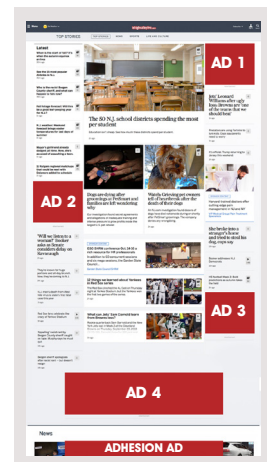

Dimensions: 1280-1680 pixels wide, 800-1600 pixels high. The center content well plus 10px of white space on either side of it will knock out the center 1000px on the single image. While not necessary, you can leave this center part of the image white or a solid color to reduce file size.

NEW HOMEPAGE TAKEOVER

Full Takeover experience on (Desktop and Mobile) | Adhesion Units available to local direct sellers only | **Geo-targeted to region** – based on advertiser reach

DESKTOP

- Ad 1, 2, 3 – 300x250 Rectangle Ad Slots**
 - Can accept Traditional or Native Display
- Ad 4 – 970x250 Billboard**
(or 970x90 or 728x90)
- Adhesion Ad – 970x90**
(sticks on scroll until next breakpoint)

MOBILE

- Ad 1, 2, 3, 4 – 300x250 Rectangle Ad Slots**
 - Can accept Traditional or Native Display
- Adhesion Ad – 320x50**

DESKTOP TAKEOVER

MOBILE TAKEOVER

DISCONTINUED AD POSITIONS (DESKTOP ONLY)

Wallpaper | Sponsor Right Badge (in Navbar) | **300x600** | **Find Local**
All Expandable Units (homepage): Pushdowns or Sliding Billboards and Expandable Rich Media